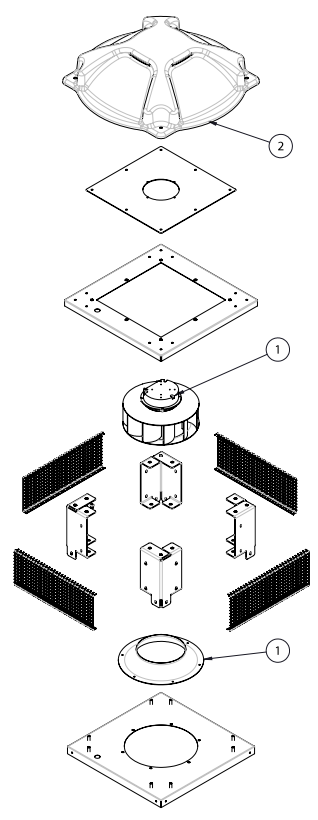

- Fan (size between 250 and 450) with k-factor reading.

PERFORMANCE CURVE

TECHNICAL DATA

Fan

RPM	3570	Approx. weight	5 kg	Max. Flow	760 m ³ /h
-----	------	----------------	------	-----------	-----------------------

Motor

Power	0.095 kW	RPM	3570	I max. (230V)	0,73 A	Approx. weight	2.6 kg
-------	----------	-----	------	---------------	--------	----------------	--------

DIMENSIONS

Dimensions (mm)

A	435	B	341	C	86.5	D	206.5
---	-----	---	-----	---	------	---	-------

**SPEED CONTROLLER FOR EEC MOTOR
REGC**
REF: FX263300

**SPEED CONTROLLER WITH SAFETY SWITCH FOR
EEC MOTOR**
PMR 25A
REF: PMREEC

**ENKELROOF VERTICAL DISCHARGE
KV ENKELROOF 150-190**
REF: KVENKR190

SPARE PARTS

	Code	Model	Qty
1	241203017	MOTOR-FAN+INLET CONE Ø190 230V 50/60Hz	x1
2	279194478A	ROOF COWL ENKELROOF-A 155-190	x1