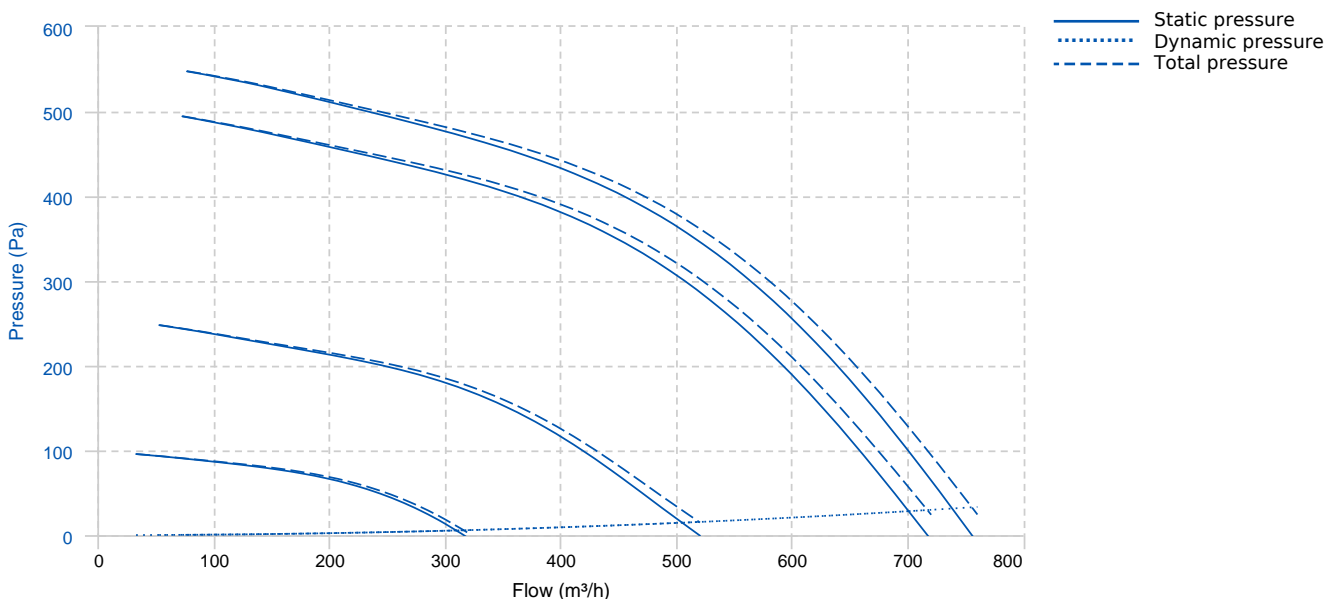

ENKELROOF-A 190 EEC (ENKRAEC190)

GENERAL DATA

ROOF FAN WITH ALUMINIUM COWL

MANUFACTURING FEATURES:

- Protection cowl made of anticorrosive treated aluminum easily removable for motor and impeller maintenance.
- Structure in anticorrosive galvanized steel and support frame for adaptation to the roof with anti-bird protection grid.
- High-efficiency backward-curved blade impeller with self-cleaning system. Reinforced polyamide impeller for models 155, 190 and 220. The rest of the models in aluminum.
- EC technology uses integral electronic control to ensure that the motor always runs at optimal load and ensures efficient energy utilization. It incorporates an external rotor EC motor with high efficiency and low noise level. Speed control through a 0-10V or PWM signal. 230V 50/60Hz single-phase power supply for models 155 to 310 and 400V 50/60Hz three-phase power supply for sizes 355 and 450. IP54 and motor class B insulation.

- Fan (size between 250 and 450) with k-factor reading.

PERFORMANCE CURVE

TECHNICAL DATA

Fan

RPM	3570	Approx. weight	5 kg	Max. Flow	760 m ³ /h
-----	------	----------------	------	-----------	-----------------------

Motor

Power	0.095 kW	RPM	3570	I max. (230V)	0,73 A	Approx. weight	2.6 kg
-------	----------	-----	------	---------------	--------	----------------	--------

DIMENSIONS

Dimensions (mm)

A	435	B	341	C	86.5	D	206.5
---	-----	---	-----	---	------	---	-------