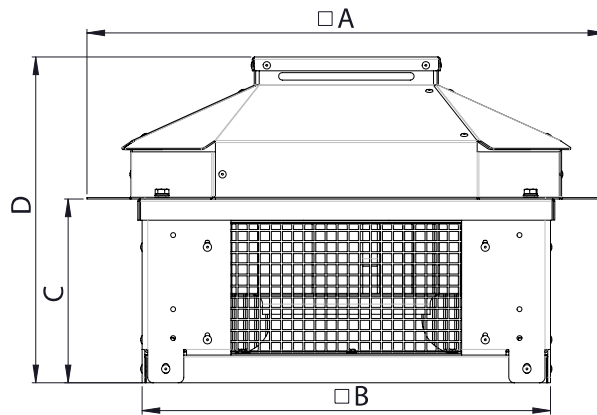

- Fan (size between 250 and 450) with k-factor reading.

PERFORMANCE CURVE

TECHNICAL DATA

Fan

RPM	3570	Approx. weight	5 kg	Max. Flow	760 m ³ /h
-----	------	----------------	------	-----------	-----------------------

Motor

Power	0.095 kW	RPM	3570	I max. (230V)	0,73 A	Approx. weight	2.6 kg
-------	----------	-----	------	---------------	--------	----------------	--------

DIMENSIONS

Dimensions (mm)

A	435	B	341	C	86.5	D	206.5
---	-----	---	-----	---	------	---	-------