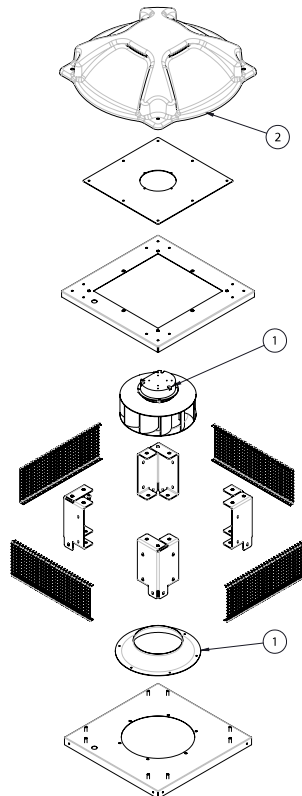

## DIMENSIONS

### Dimensions (mm)

A	765	B	601	C	194	D	559
---	-----	---	-----	---	-----	---	-----

## ACCESSORIES

**CIRCULAR-CIRCULAR ANTI-VIBRATION FLANGE  
BAD 9 (Ø300)**  
REF: 960003459

**CONNECTION FLANGE  
AC 300**  
REF: 960003209

**SPEED CONTROLLER WITH SAFETY SWITCH FOR  
EEC MOTOR  
PMR 25A**  
REF: PMREEC

## SPARE PARTS

	Code	Model	Qty
1	241353017	MOTOR-FAN+INLET CONE Ø315 230V 50/60Hz	x1
2	279314478A	ROOF COWL ENKELROOF-A-KENTALROOF-A 315	x1